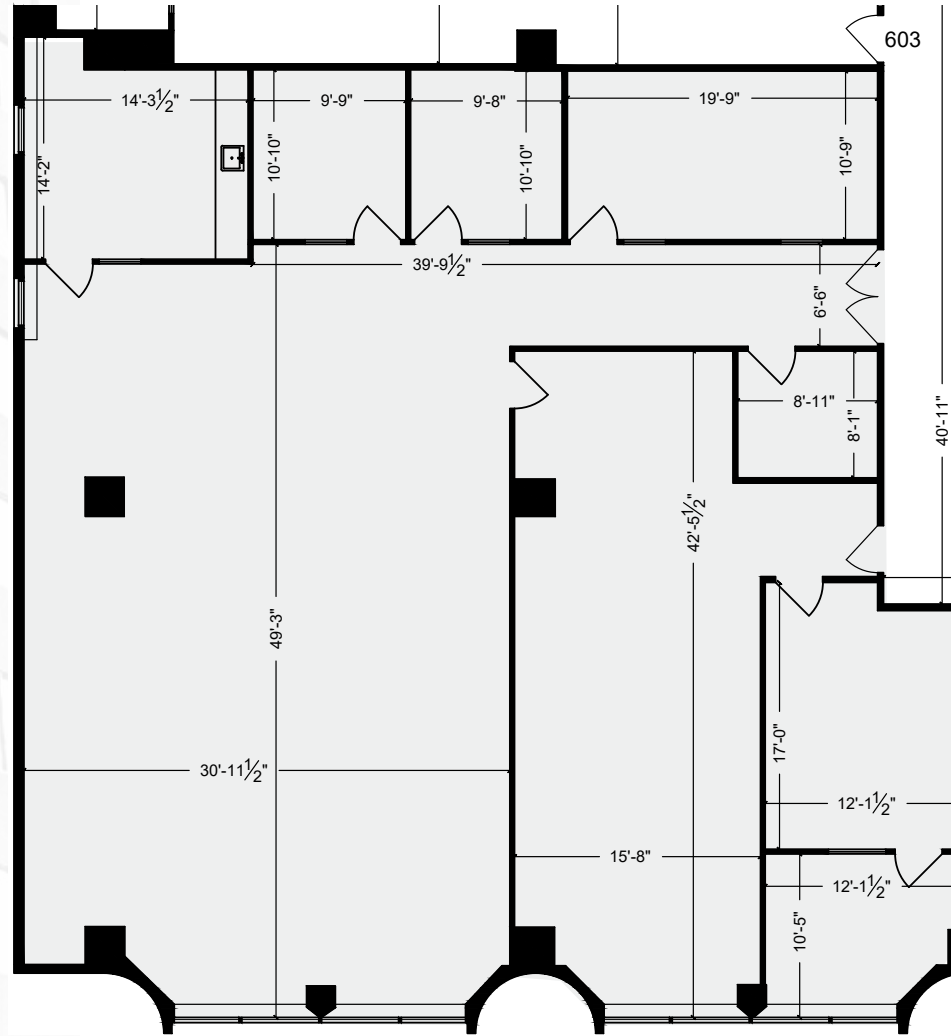

# 6TH FLOOR

SUITE 602 - 4,089 SF

Available January 1, 2025

FLOOR PLAN  
1800  
BLOOR WEST