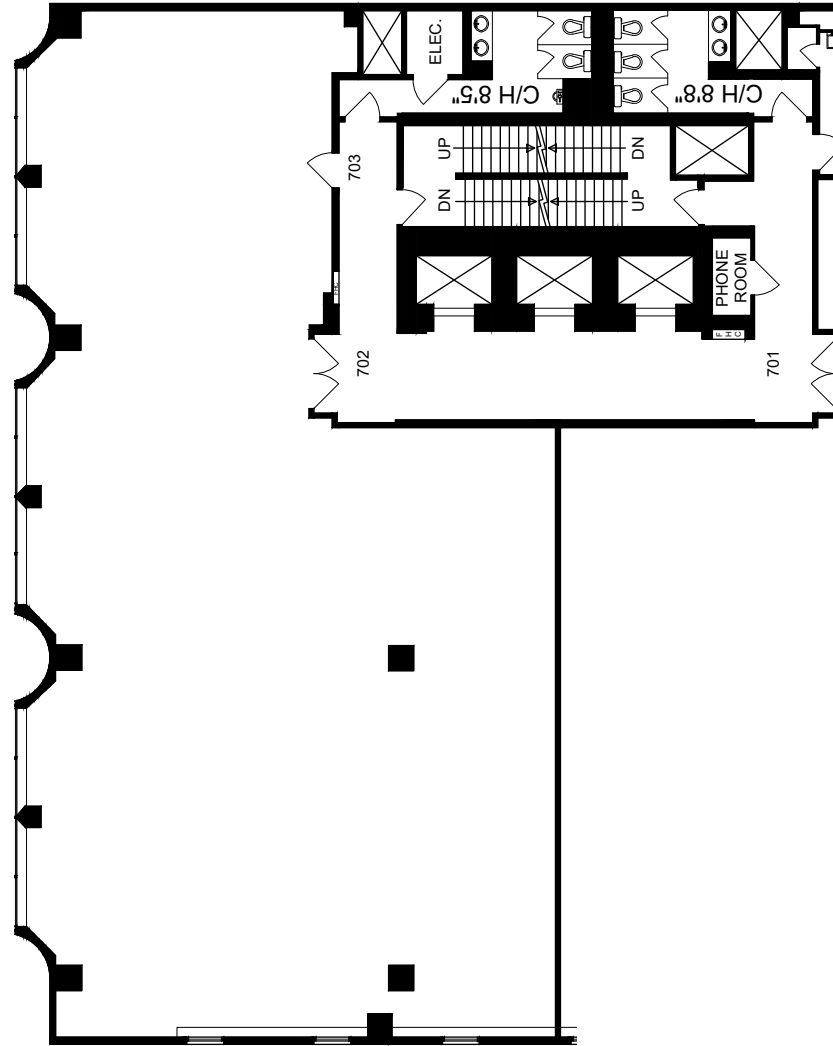

# 7TH FLOOR

SUITE 702 - 4,061 SF

*Available Immediately*

18 FLOOR  
BLOOR  
WEST

PLAN